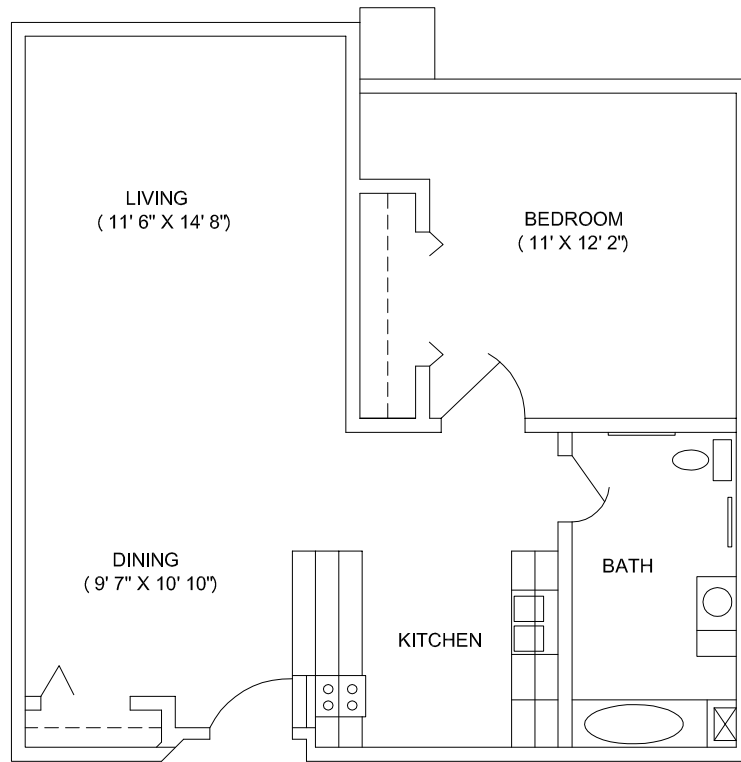

FOUNTAIN SPRINGS APARTMENTS

FLOOR PLANS

ONE BEDROOM FLOOR PLAN- 700 SQ FT

TWO BEDROOM FLOOR PLAN- 915 SQ FT