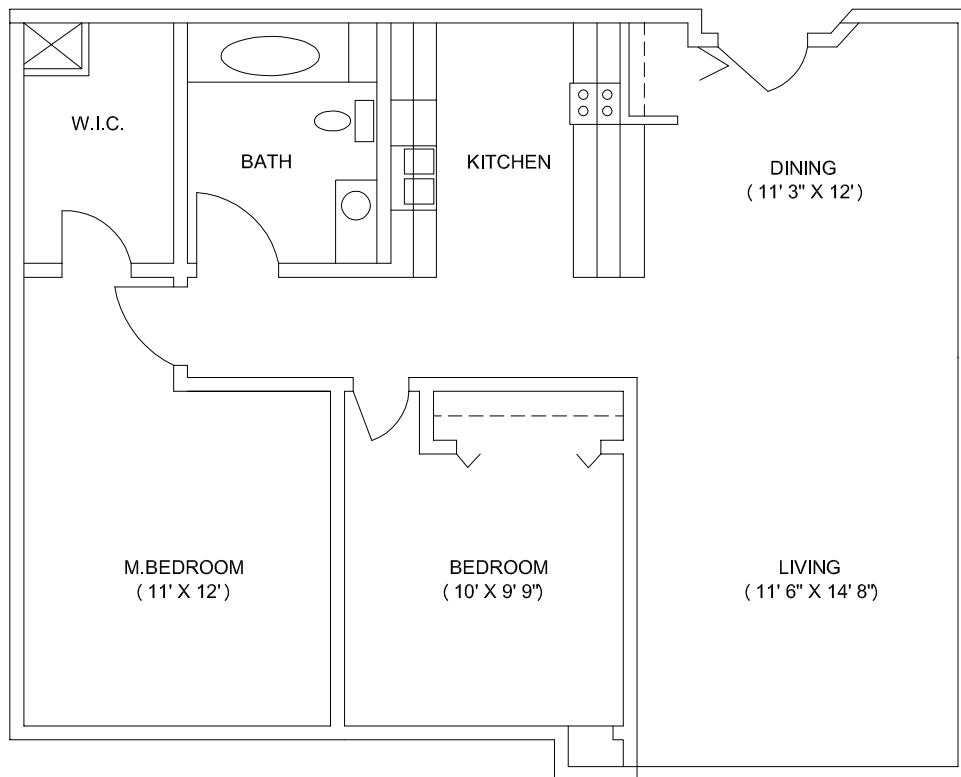

FOUNTAIN SPRINGS APARTMENTS

FLOOR PLANS

ONE BEDROOM FLOOR PLAN- 700 SQ FT

TWO BEDROOM FLOOR PLAN- 915 SQ FT